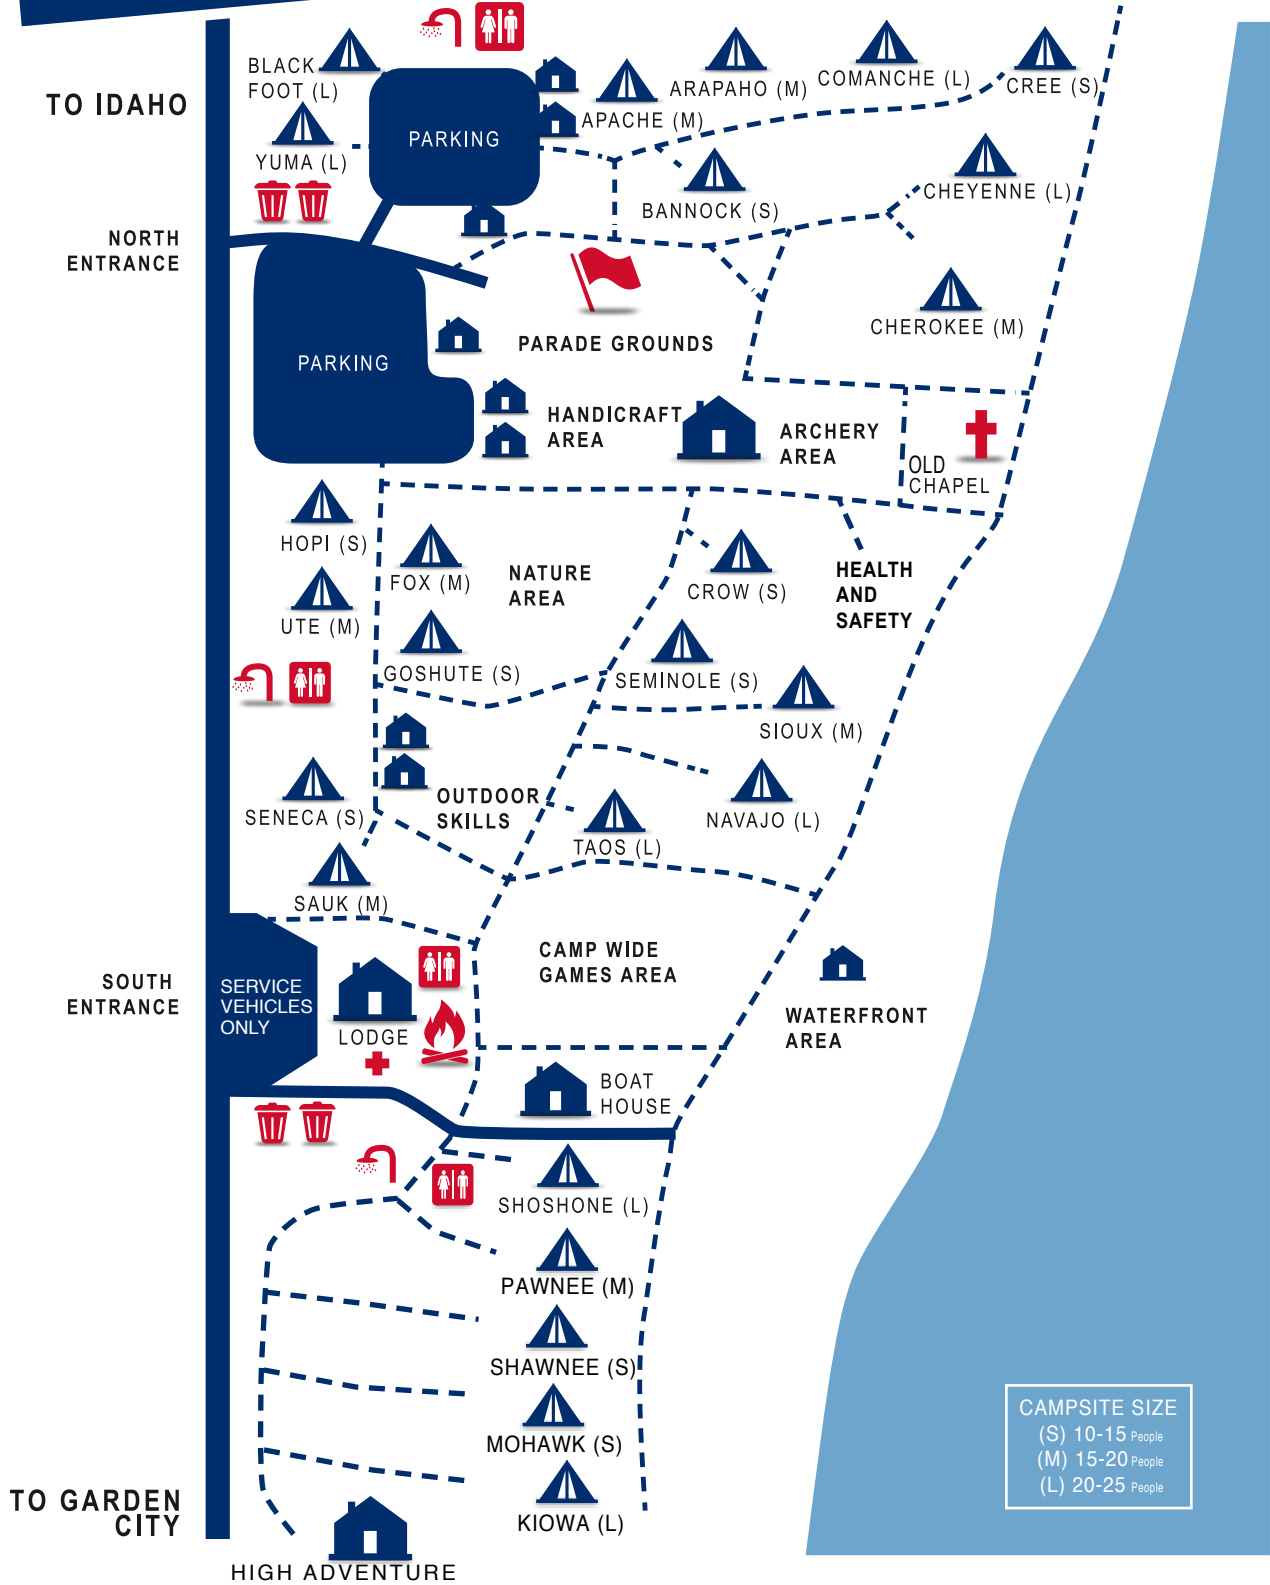

CAMP

HUNT

BOY SCOUTS
OF AMERICA®
TRAPPER TRAILS COUNCIL

CAMPSITE SIZE
(S) 10-15 People
(M) 15-20 People
(L) 20-25 People