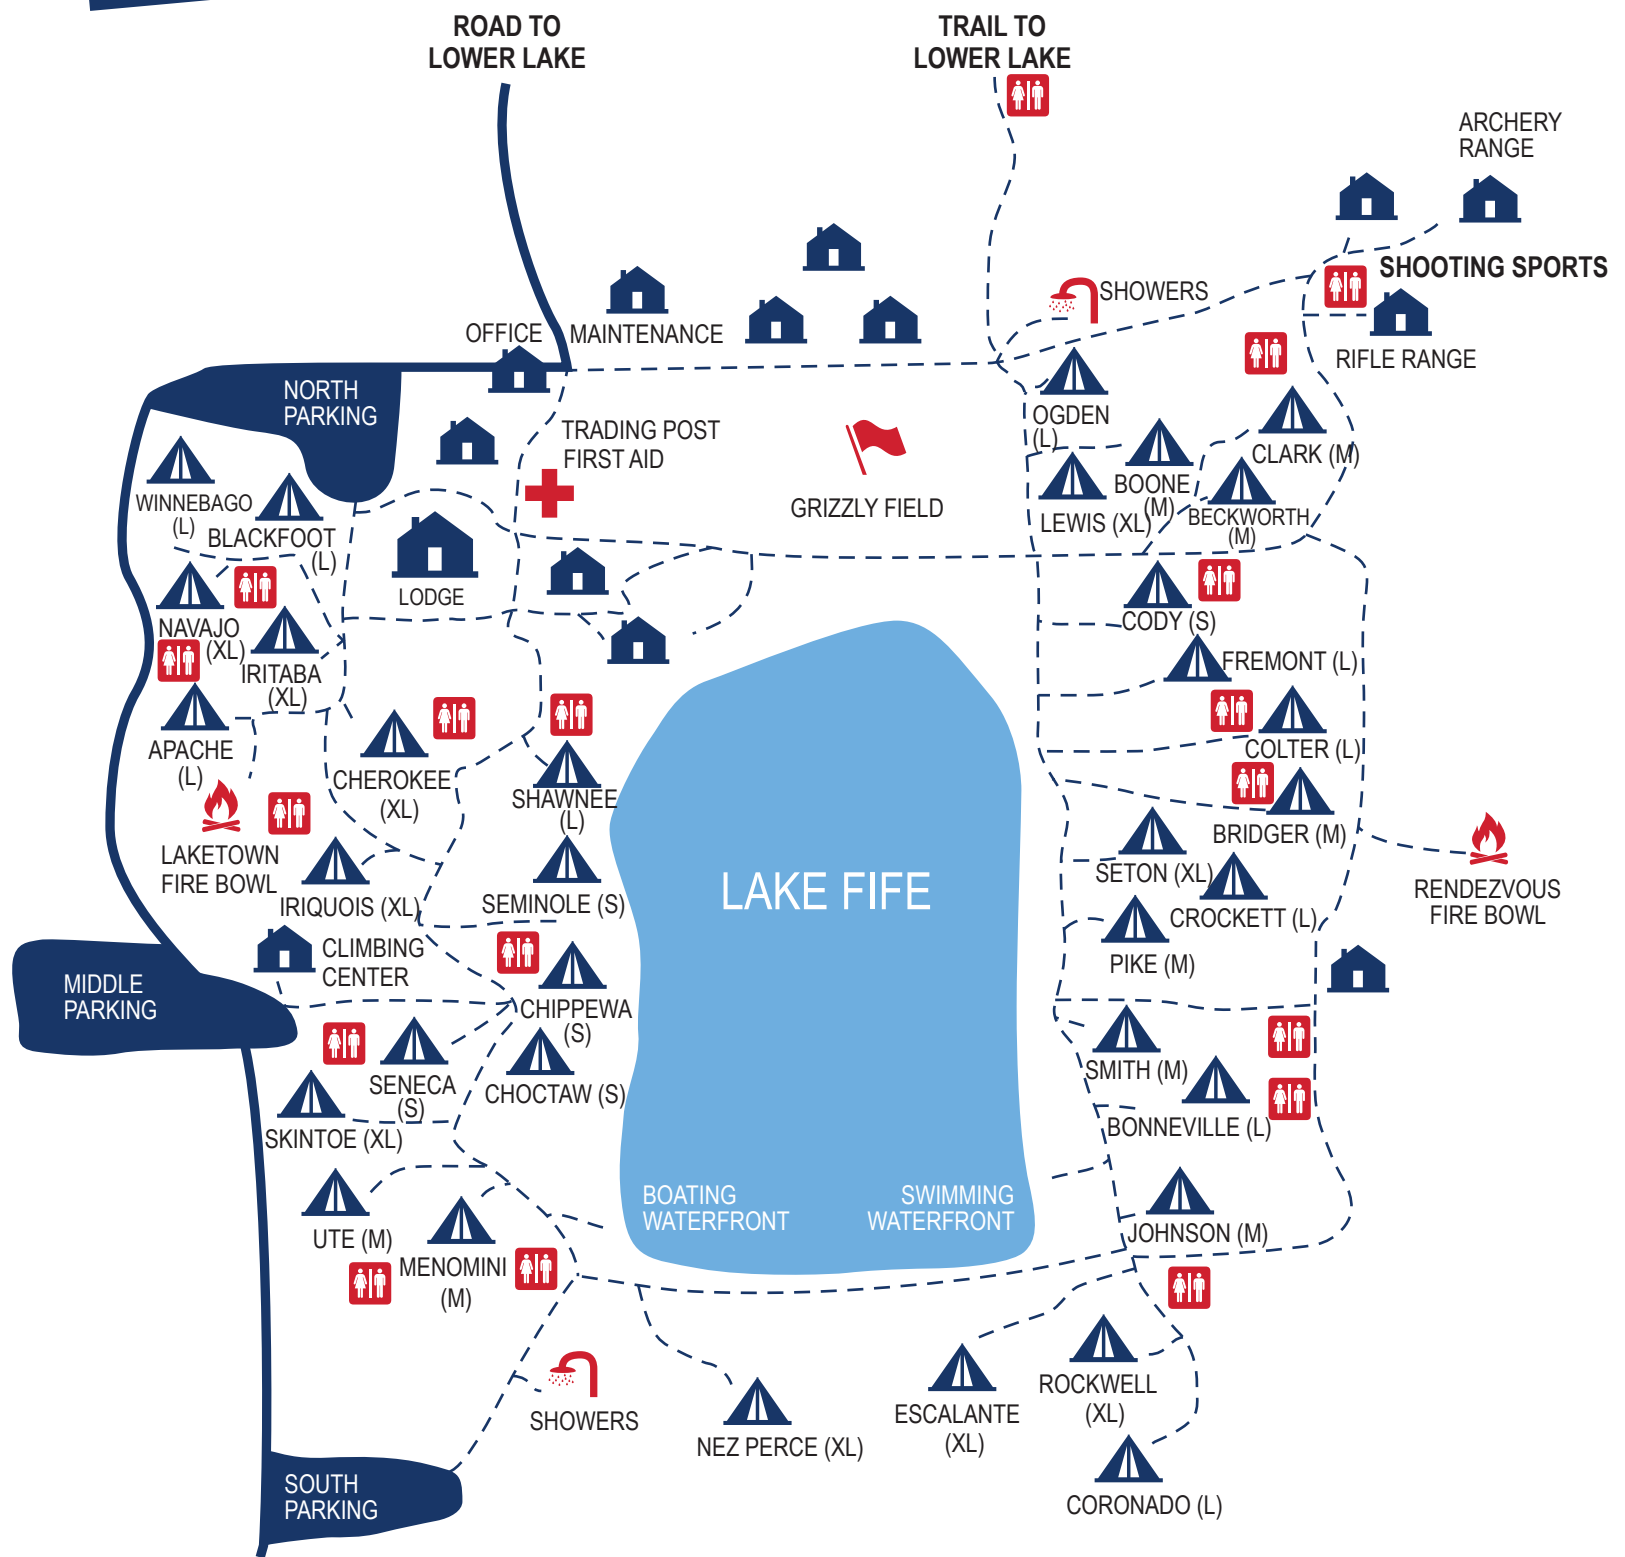

BARTLETT SCOUT RESERVATION

BOY SCOUTS
OF AMERICA®

TRAPPER TRAILS COUNCIL

CAMP BARTLETT ENTRANCE